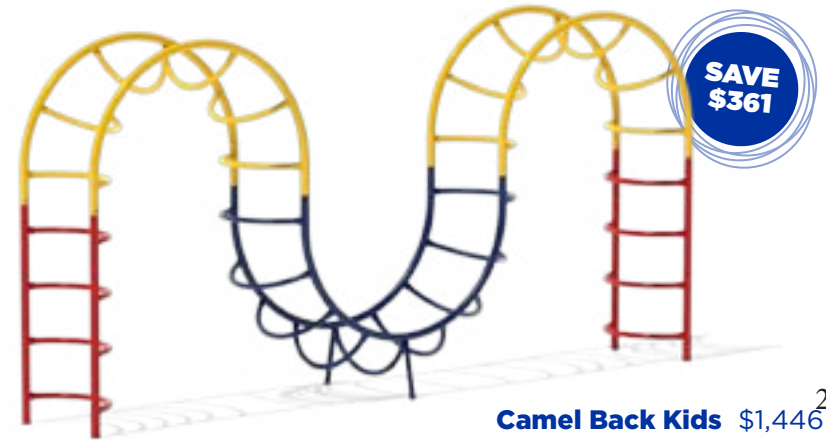

Fall Height: 6'

Timber Count: 27

ADA: With 2 Ground Based Items

**SAVE
\$11,157**

Independent Play

Bi-pod Swing Frame

1 Bay \$523
 Item #: 90015401XX
 Use Zone: 25' x 32'
 REG. PRICE: \$654

Add a Bay \$410
 Item #: 90915400XX
 Use Zone: Add 11' x 32'
 REG. PRICE: \$513

Ask your sales rep about swing and adaptive seats!

Camel Back Kids \$1,446²

REG. PRICE: \$1,807
 Item #: 90007112XX
 Use Zone: 27' x 15'

3.5" Arched Frame and Team Seat Swing \$3,840

REG. PRICE: \$4,800

Green
 Item #: PLD00002GRXX
Orange
 Item #: PLD00002ORXX