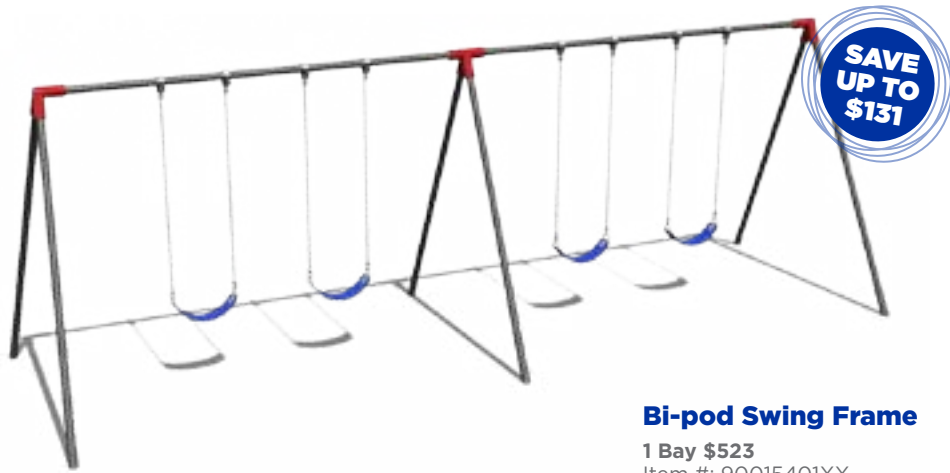

Fall Height: 6'

Timber Count: 27

ADA: With 2 Ground Based Items

**SAVE
\$11,157**

Independent Play

Bi-pod Swing Frame

1 Bay \$523
 Item #: 90015401XX
 Use Zone: 25' x 32'
 REG. PRICE: \$654

Add a Bay \$410
 Item #: 90915400XX
 Use Zone: Add 11' x 32'
 REG. PRICE: \$513

Ask your sales rep about swing and adaptive seats!

Camel Back Kids \$1,446²

REG. PRICE: \$1,807
 Item #: 90007112XX
 Use Zone: 27' x 15'

3.5" Arched Frame and Team Seat Swing \$3,840

REG. PRICE: \$4,800

Green
 Item #: PLD00002GRXX
Orange
 Item #: PLD00002ORXX