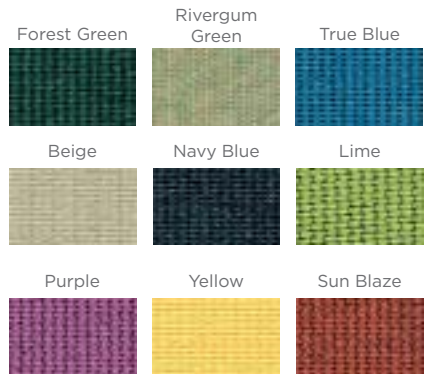

Traditional Shade Fabric Colors

More options at srpshade.com/shade-color-options

Colors are for illustration purposes only. Please request color samples to view actual colors before ordering.